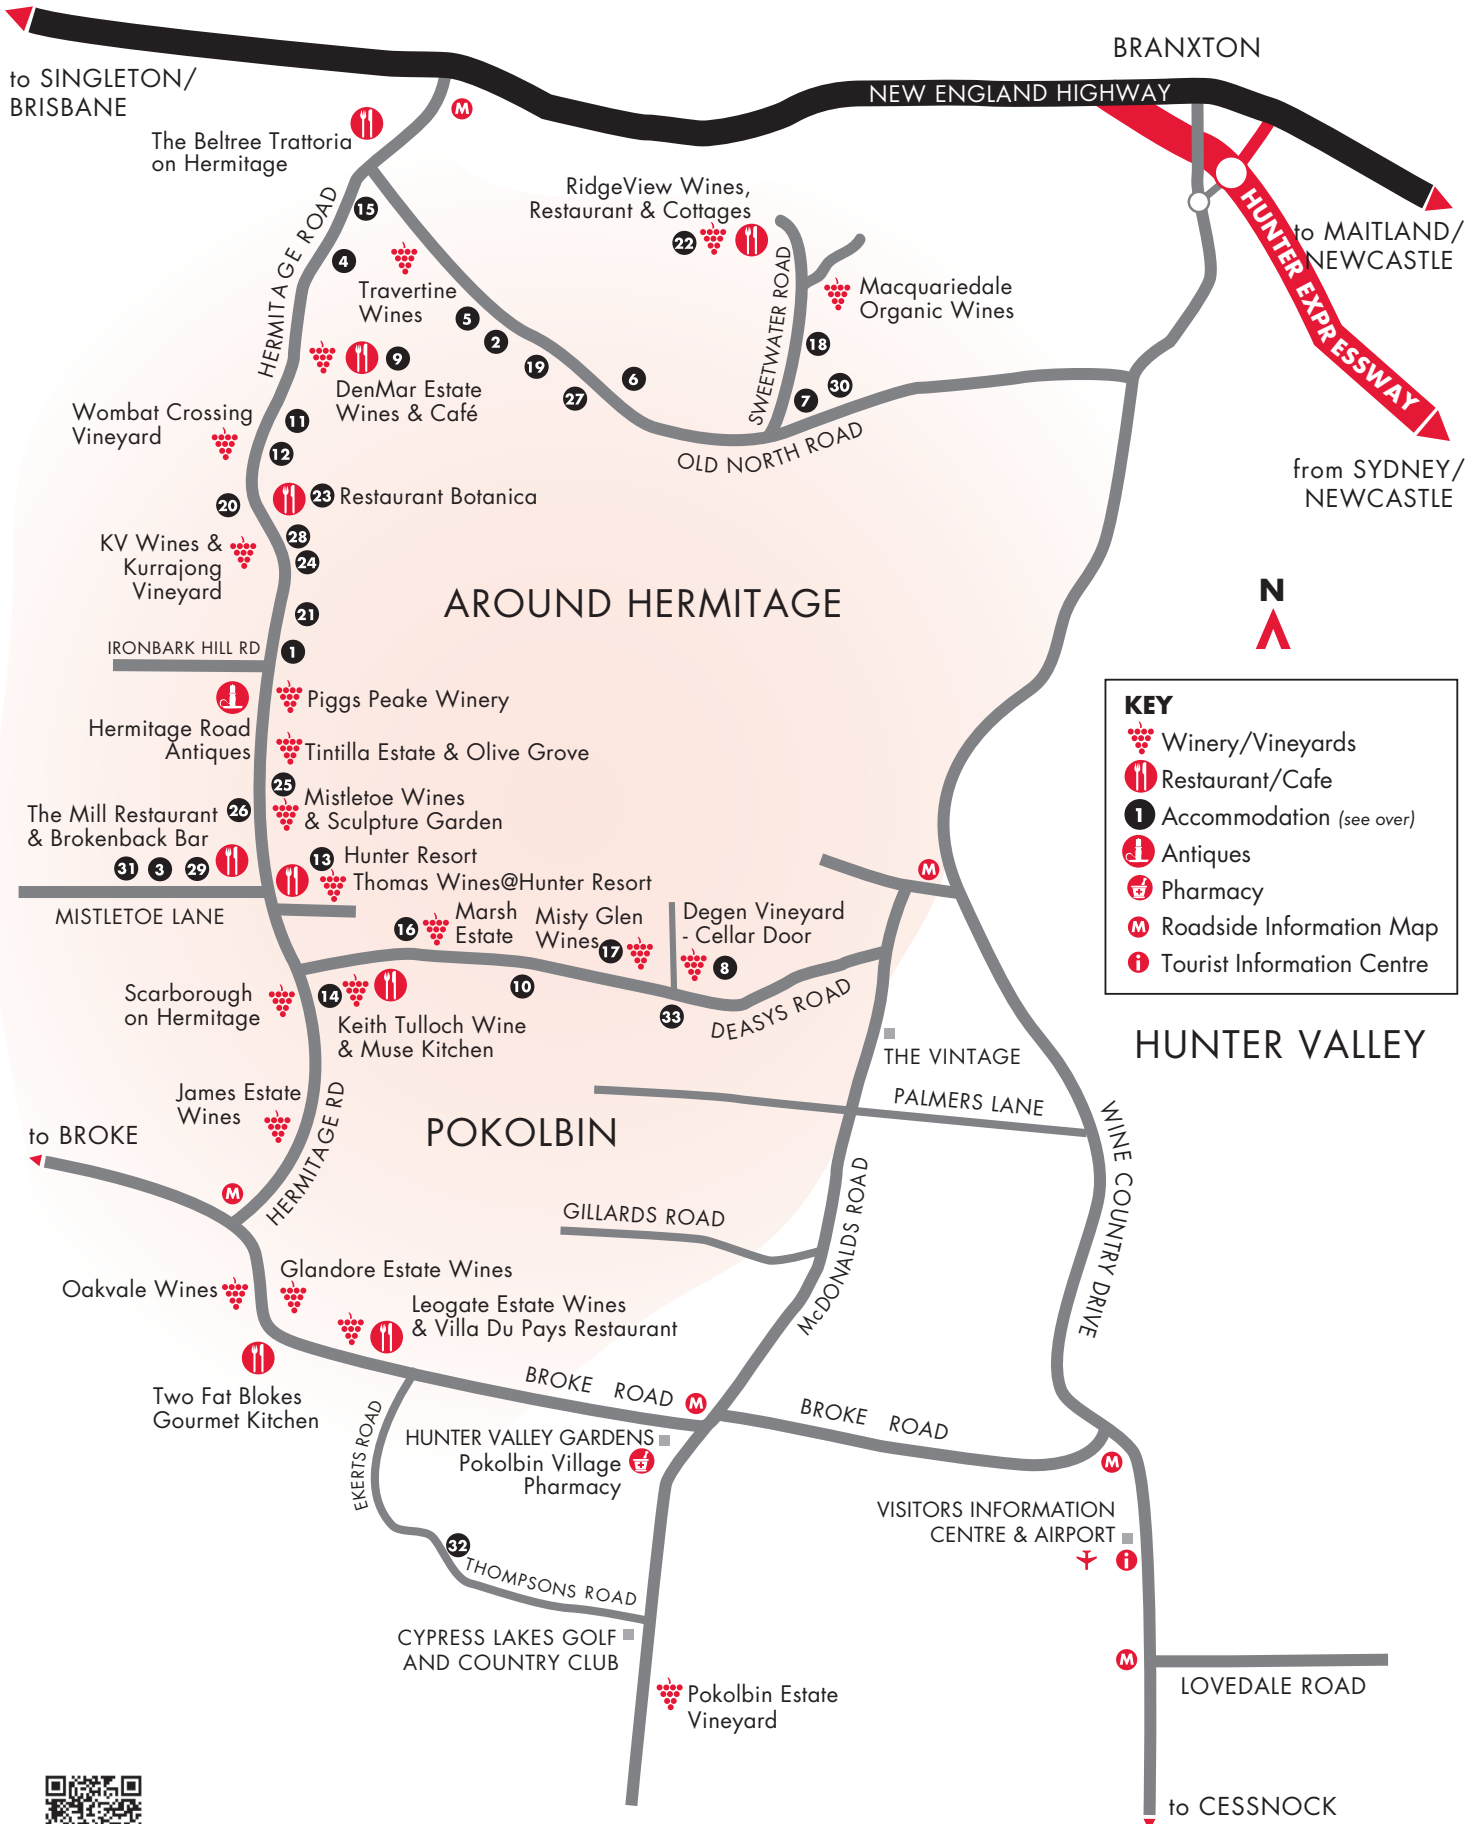

WHERE NEXT?

AROUND HERMITAGE WINE & FOOD TRAIL

WHERE NEXT?

AROUND HERMITAGE WINE & FOOD TRAIL

SELF DRIVE Download GPS tours from www.aroundhermitage.com.au/tours

TOURS www.twofatblokes.com.au t: 0414 316 859 • www.hunterprivatetours.com.au t: 0419 851 010